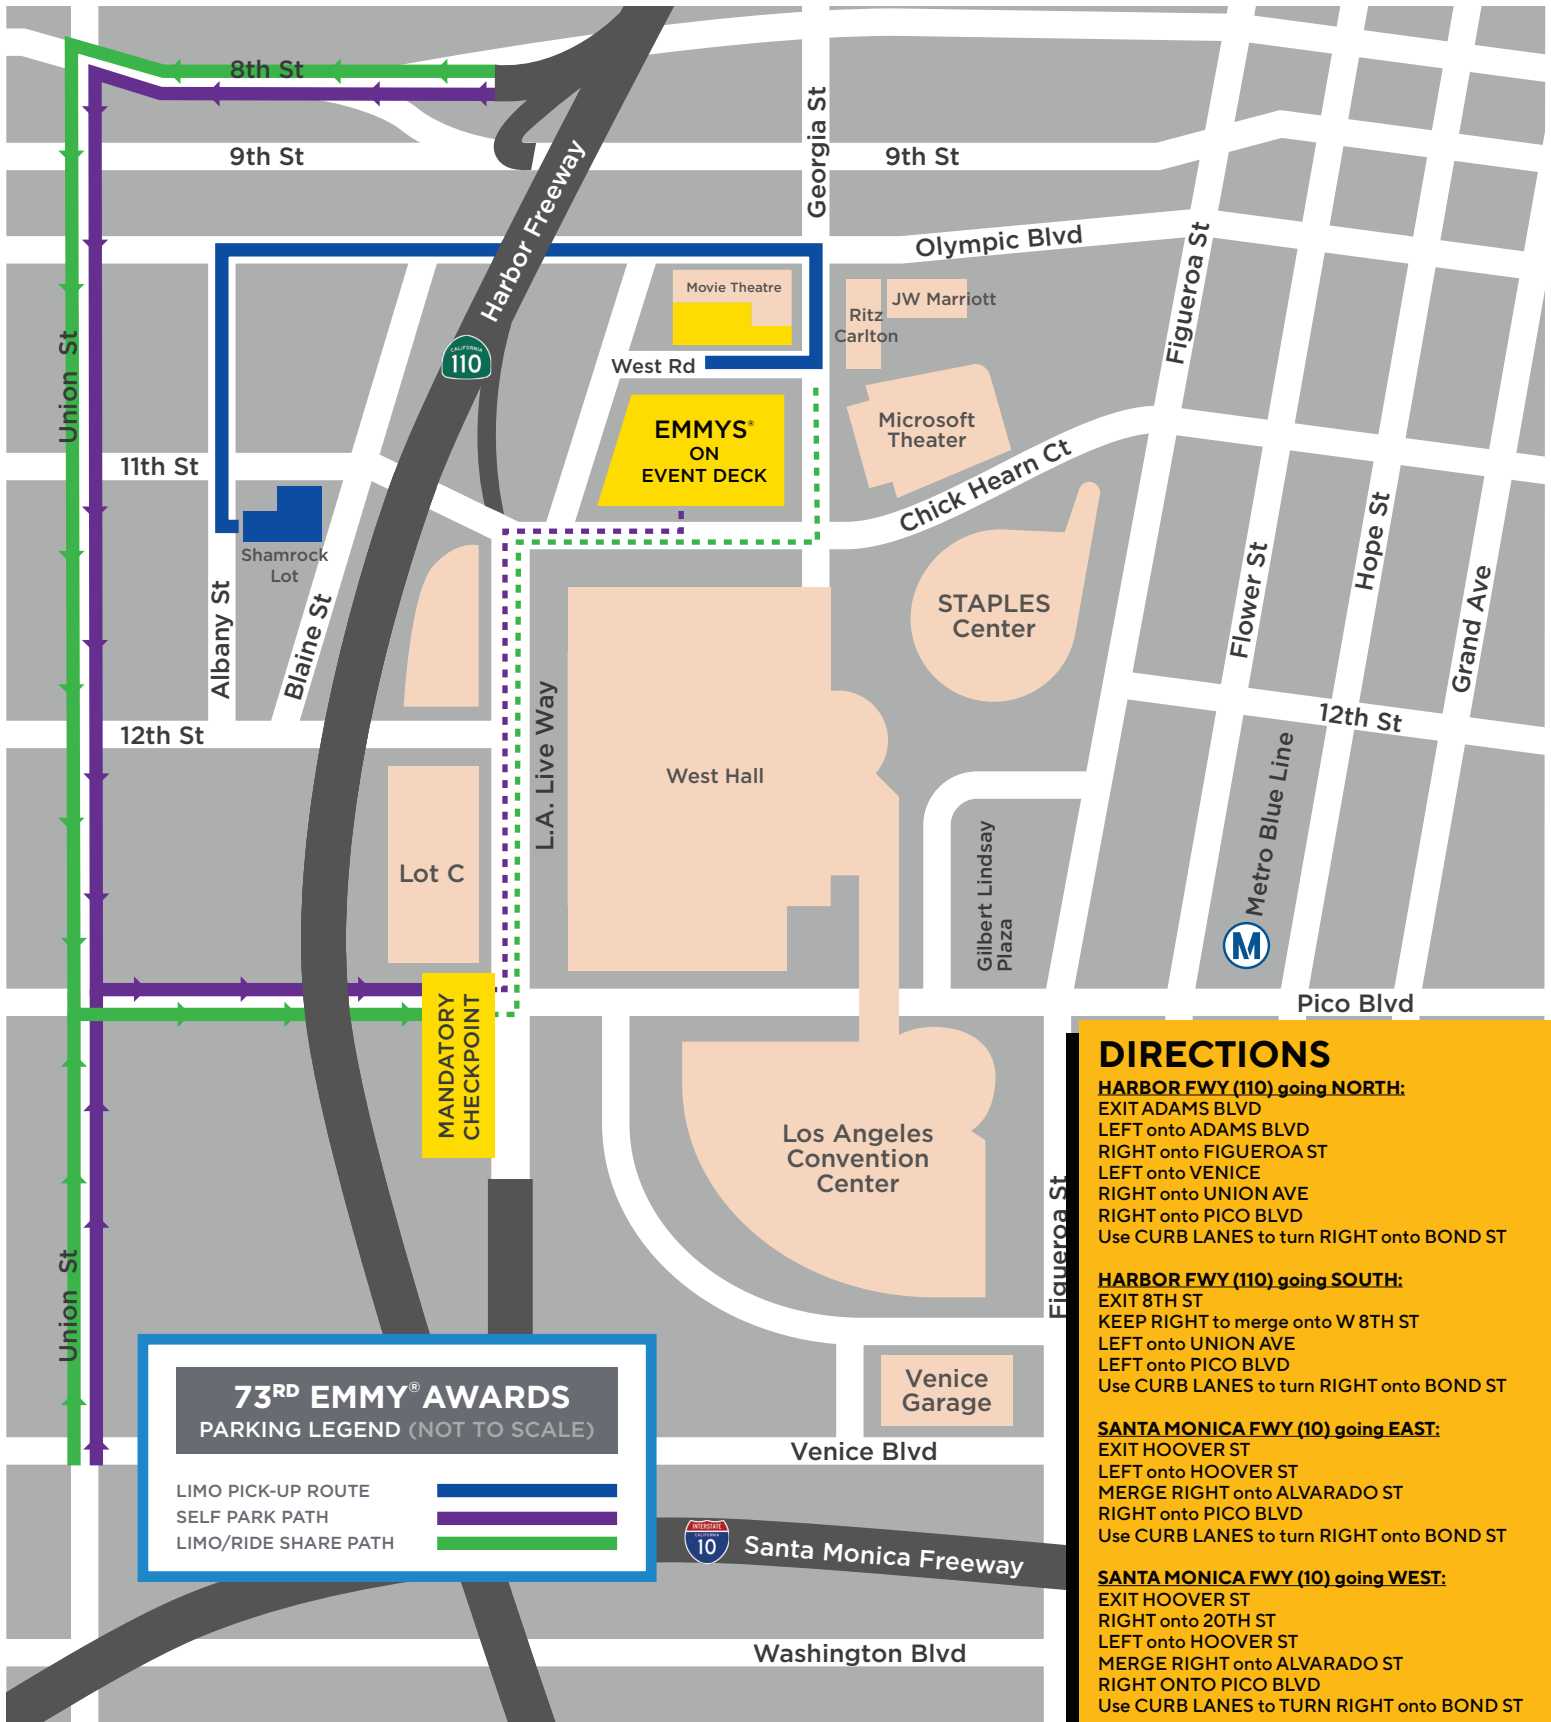

# EMMYS® 2021 CREATIVE ARTS ARRIVALS MAP

ALL vehicles attending the 2021 Creative Arts Emmys must enter through the vehicle checkpoint. Closest approximate address to checkpoint: 1332 Bond St., Los Angeles, CA 90015. For entry into the checkpoint, be ready to show your QR code ticket on the AXS app.

**73<sup>RD</sup> EMMY® AWARDS**  
 PARKING LEGEND (NOT TO SCALE)

LIMO PICK-UP ROUTE	
SELF PARK PATH	
LIMO/RIDE SHARE PATH	

**DIRECTIONS**

**HARBOR FWY (110) going NORTH:**  
 EXIT ADAMS BLVD  
 LEFT onto ADAMS BLVD  
 RIGHT onto FIGUEROA ST  
 LEFT onto VENICE  
 RIGHT onto UNION AVE  
 RIGHT onto PICO BLVD  
 Use CURB LANES to turn RIGHT onto BOND ST

**HARBOR FWY (110) going SOUTH:**  
 EXIT 8TH ST  
 KEEP RIGHT to merge onto W 8TH ST  
 LEFT onto UNION AVE  
 LEFT onto PICO BLVD  
 Use CURB LANES to turn RIGHT onto BOND ST

**SANTA MONICA FWY (10) going EAST:**  
 EXIT HOOVER ST  
 LEFT onto HOOVER ST  
 MERGE RIGHT onto ALVARADO ST  
 RIGHT onto PICO BLVD  
 Use CURB LANES to turn RIGHT onto BOND ST

**SANTA MONICA FWY (10) going WEST:**  
 EXIT HOOVER ST  
 RIGHT onto 20TH ST  
 LEFT onto HOOVER ST  
 MERGE RIGHT onto ALVARADO ST  
 RIGHT ONTO PICO BLVD  
 Use CURB LANES to TURN RIGHT onto BOND ST